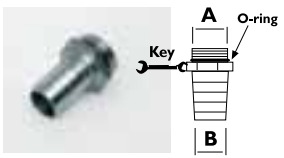

FITTINGS AND SWIVELS

The Original

Elbows

Code	A	B	
F07806000	F 3/4" G	F 3/4" G	
F07805000	M 3/4" G	F 3/4" G	
F08609000	F 1" G	F 1" G	
F07988000	M 1" G	F 1" G	
Inox F14279000	M 1" G	F 1" G	

Hose tails

Code	A	B	Q.ty	Key
F0826700A	1/2" G	19	1	27
F06437000	3/4" G	19	20	32
F0776800B	3/4" G	25	20	32
F0775700A	1" G	19	20	37
F0776400A	1" G	25	20	37
F13203000	1" G	19	1	37
F13129000	1" G	25	1	37
Inox F14122000	M 1" G	19	1	37
Inox F14123000	F 3/4" G	19	1	37

Rotating hose tail - Inox

Code	A	B	Key
F14132000	3/4" G	19	30

Sleeve

Code	A	B	C
F08137000	28	20	30
F08138000	36	28	35

Sleeve

Code	A	B	C
F07766000	M 3/4" G	M 3/4" G	27
F07765000	M 1" G	M 1" G	34

Reducing sockets