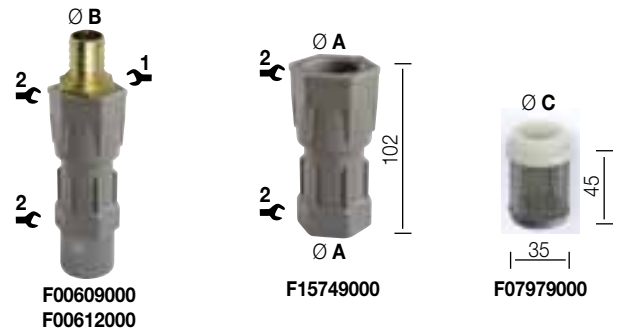

FITTINGS AND SWIVELS

The Original

Elbows

Code	A	B	
F07806000	F 3/4" G	F 3/4" G	
F07805000	M 3/4" G	F 3/4" G	
F08609000	F 1" G	F 1" G	
F07988000	M 1" G	F 1" G	
Inox F14279000	M 1" G	F 1" G	

Hose tails

Code	A	B	Q.ty	Key
F0826700A	1/2" G	19	1	27
F06437000	3/4" G	19	20	32
F0776800B	3/4" G	25	20	32
F0775700A	1" G	19	20	37
F0776400A	1" G	25	20	37
F13203000	1" G	19	1	37
F13129000	1" G	25	1	37
Inox F14122000	M 1" G	19	1	37
Inox F14123000	F 3/4" G	19	1	37

Code	A	B	Key
F07441000	F 1/2" G	M 3/4" G	30
F07762000	M 3/4" G	M 1" G	34
F08913000	M 1" G	M 1" 1/2" G	50
F07760000	F 3/4" G	M 1" G	35
F07889000	F 1" G	M 3/4" G	34
009154000	F 1" G	M 1" 1/4" G	47
008891000	F 1" G	M 2" G	60

Elbow rotating connector

Code F14567000

Foot valve

Code	Safety valve	Ø A	Ø B	Ø C	Key 1	Key 2	Quantity Packaging
F00609000	•	-	1" G	-	38	-	1
Ø 25 with filter							
F00612000	•	-	3/4" G	-	31	-	1
Ø 20 with filter							
F15749000	•	1" G	-	-	-	42/46	12
1" with built-in safety valve							
F07979000		-	-	1" G	-	-	1
Foot valve							

Swivel

rotating hose connectors

Code	Description	A	B	Key
845600A	Swivel 12.12	M 1/2" G	F 1/2" G	25
62000A	Swivel 34.1	M 3/4" G	F 1" G	94
62200A	Swivel 1.1 MF	M 1" G	F 1" G	38
623000	Swivel 34.1 MM	M 3/4" G	M 1" G	34
62400A	Swivel 34.34 MF	M 3/4" G	F 3/4" G	34