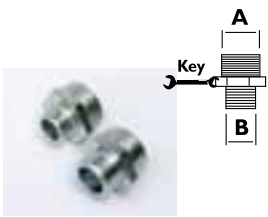

FITTINGS AND SWIVELS

The Original

Elbows

Code	A	B	
F07806000	F 3/4" G	F 3/4" G	
F07805000	M 3/4" G	F 3/4" G	
F08609000	F 1" G	F 1" G	
F07988000	M 1" G	F 1" G	
Inox F14279000	M 1" G	F 1" G	

Hose tails

Code	A	B	Q.ty	Key
F0826700A	1/2" G	19	1	27
F06437000	3/4" G	19	20	32
F0776800B	3/4" G	25	20	32
F0775700A	1" G	19	20	37
F0776400A	1" G	25	20	37
F13203000	1" G	19	1	37
F13129000	1" G	25	1	37
Inox F14122000	M 1" G	19	1	37
Inox F14123000	F 3/4" G	19	1	37

Rotating hose tail - Inox

Code	A	B	Key
F14132000	3/4" G	19	30

Sleeve

Code	A	B	C
F08137000	28	20	30
F08138000	36	28	35

Sleeve

Code	A	B	C
F07766000	M 3/4" G	M 3/4" G	27
F07765000	M 1" G	M 1" G	34

Reducing sockets

Code	A	B	Key
F07441000	F 1/2" G	M 3/4" G	30
F07762000	M 3/4" G	M 1" G	34
F08913000	M 1" G	M 1" 1/2" G	50
F07760000	F 3/4" G	M 1" G	35
F07889000	F 1" G	M 3/4" G	34
009154000	F 1" G	M 1" 1/4" G	47
008891000	F 1" G	M 2" G	60

Elbow rotating connector

Code F14567000

Foot valve

Code	Safety valve	Ø A	Ø B	Ø C	Key 1	Key 2	Quantity Packaging
F00609000	•	-	1" G	-	38	-	1
Ø 25 with filter							
F00612000	•	-	3/4" G	-	31	-	1
Ø 20 with filter							
F15749000	•	1" G	-	-	-	42/46	12
1" with built-in safety valve							
F07979000		-	-	1" G	-	-	1
Foot valve							