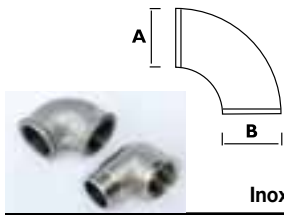

FITTINGS AND SWIVELS

The Original

Elbows

Code	A	B	
F07806000	F 3/4" G	F 3/4" G	
F07805000	M 3/4" G	F 3/4" G	
F08609000	F 1" G	F 1" G	
F07988000	M 1" G	F 1" G	
Inox F14279000	M 1" G	F 1" G	

Hose tails

Code	A	B	Q.ty	Key
F0826700A	1/2" G	19	1	27
F06437000	3/4" G	19	20	32
F0776800B	3/4" G	25	20	32
F0775700A	1" G	19	20	37
F0776400A	1" G	25	20	37
F13203000	1" G	19	1	37
F13129000	1" G	25	1	37
Inox F14122000	M 1" G	19	1	37
Inox F14123000	F 3/4" G	19	1	37

Rotating hose tail - Inox

Code	A	B	Key
F14132000	3/4" G	19	30

Sleeve

Code	A	B	C
F08137000	28	20	30
F08138000	36	28	35

Sleeve

Code	A	B	C
F07766000	M 3/4" G	M 3/4" G	27
F07765000	M 1" G	M 1" G	34

Reducing sockets

Code	A	B	Key
F07441000	F 1/2" G	M 3/4" G	30
F07762000	M 3/4" G	M 1" G	34
F08913000	M 1" G	M 1" 1/2" G	50
F07760000	F 3/4" G	M 1" G	35
F07889000	F 1" G	M 3/4" G	34
009154000	F 1" G	M 1" 1/4" G	47
008891000	F 1" G	M 2" G	60

Union

re-usable coupling

Code	Description	A	B mm	C mm	Key 1	Key 2
000890000	Union 34.27	3/4" G	19	27	38	38
000891000	Union 1.27	1" G	19	27	31	31
000892000	Union 1.35	1" G	25	35	38	38
000893000	Union 34.32	3/4" G	19	32	31	31
000894000	Union 1.32	1" G	19	32	38	38
000895000	Union 1.38	1" G	25	38	38	38