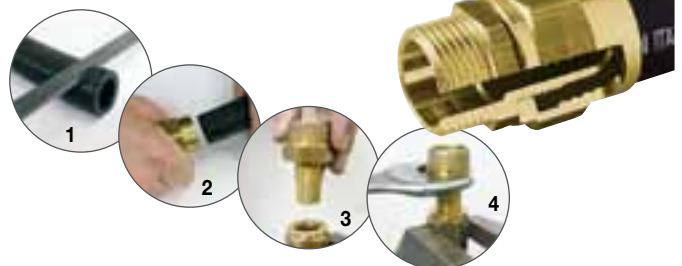

Elbow rotating connector

Code F14567000

Foot valve

Code	Safety valve	Ø A	Ø B	Ø C	Key 1	Key 2	Quantity Packaging
F00609000	•	-	1" G	-	38	-	1
Ø 25 with filter							
F00612000	•	-	3/4" G	-	31	-	1
Ø 20 with filter							
F15749000	•	1" G	-	-	-	42/46	12
1" with built-in safety valve							
F07979000		-	-	1" G	-	-	1
Foot valve							

Swivel

rotating hose connectors

Code	Description	A	B	Key
845600A	Swivel 12.12	M 1/2" G	F 1/2" G	25
62000A	Swivel 34.1	M 3/4" G	F 1" G	94
62200A	Swivel 1.1 MF	M 1" G	F 1" G	38
623000	Swivel 34.1 MM	M 3/4" G	M 1" G	34
62400A	Swivel 34.34 MF	M 3/4" G	F 3/4" G	34

Union

re-usable coupling

Code	Description	A	B mm	C mm	Key 1	Key 2
000890000	Union 34.27	3/4" G	19	27	38	38
000891000	Union 1.27	1" G	19	27	31	31
000892000	Union 1.35	1" G	25	35	38	38
000893000	Union 34.32	3/4" G	19	32	31	31
000894000	Union 1.32	1" G	19	32	38	38
000895000	Union 1.38	1" G	25	38	38	38