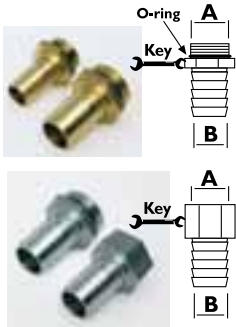

FITTINGS AND SWIVELS

The Original

Elbows

Code	A	B	
F07806000	F 3/4" G	F 3/4" G	
F07805000	M 3/4" G	F 3/4" G	
F08609000	F 1" G	F 1" G	
F07988000	M 1" G	F 1" G	
Inox F14279000	M 1" G	F 1" G	

Hose tails

Code	A	B	Q.ty	Key
F0826700A	1/2" G	19	1	27
F06437000	3/4" G	19	20	32
F0776800B	3/4" G	25	20	32
F0775700A	1" G	19	20	37
F0776400A	1" G	25	20	37
F13203000	1" G	19	1	37
F13129000	1" G	25	1	37
Inox F14122000	M 1" G	19	1	37
Inox F14123000	F 3/4" G	19	1	37

Rotating hose tail - Inox

Code	A	B	Key
F14132000	3/4" G	19	30

Sleeve

Code	A	B	C
F08137000	28	20	30
F08138000	36	28	35

Sleeve

Code	A	B	C
F07766000	M 3/4" G	M 3/4" G	27
F07765000	M 1" G	M 1" G	34

Reducing sockets

Code	A	B	Key
F07441000	F 1/2" G	M 3/4" G	30
F07762000	M 3/4" G	M 1" G	34
F08913000	M 1" G	M 1" 1/2" G	50
F07760000	F 3/4" G	M 1" G	35
F07889000	F 1" G	M 3/4" G	34
009154000	F 1" G	M 1" 1/4" G	47
008891000	F 1" G	M 2" G	60

Elbow rotating connector

Code F14567000

Foot valve

Code	Safety valve	Ø A	Ø B	Ø C	Key 1	Key 2	Quantity Packaging
F00609000	•	-	1" G	-	38	-	1
Ø 25 with filter							
F00612000	•	-	3/4" G	-	31	-	1
Ø 20 with filter							
F15749000	•	1" G	-	-	-	42/46	12
1" with built-in safety valve							
F07979000		-	-	1" G	-	-	1
Foot valve							