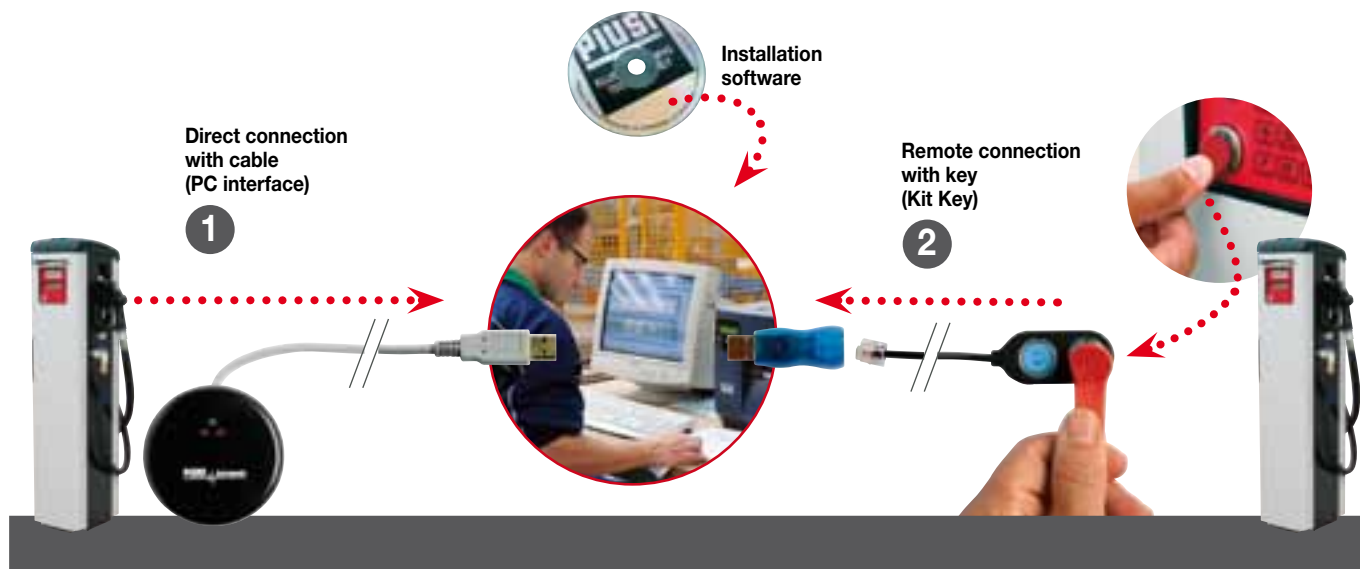

Lubrication Solutions Inc
19703-B Eastex Freeway #100
Humble TX 77338
Phone 281-619-8109
www.lsidef.com